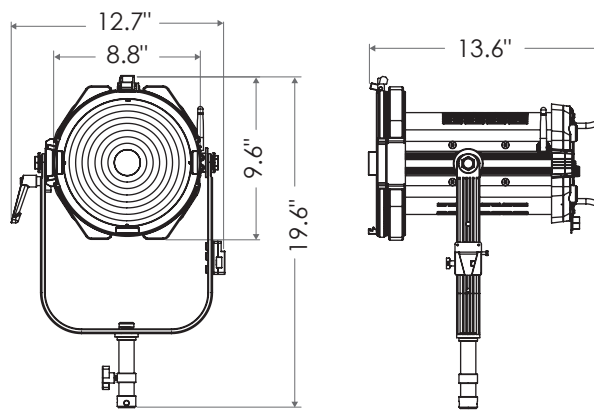

BEAM PROFILE

SPECIFICATIONS

Fresnel Diameter	8"
Beam Angle	12°- 62°
CCT Range	2000-10000K continuous tuning + magenta/green shift
CRI / TLCI	95 / 90 typical
Control Modes	CCT, HSI, RGBW, GEL, CCTRGBW, CCTHSI, CIExy, ICTHS, and more
Dimming	100 - 0% flicker free
Dimming Modes	Smooth, Sharp
Light Engine	DiCon Dense Matrix LED
Power Consumption	320W max AC 300W max DC
BTUs/hour	1091 (BTUs/hour) max
DC Input	48V DC (via XLR-3)
AC Input	100 - 240V AC, 50 ~ 60Hz (via powerCON TRUE1)
DMX / RDM Port	XLR-5
Wireless Control	Integrated LumenRadio CRMX TimoTwo
Ethernet	sACN, ArtNet (via RJ45)
USB Power Output	5V/1A (via USB-A)
Weight	Fixture: 17 lbs / 7.7kg (includes yoke) Power adapter: 4.8 lbs/2.2kg
Size (L x W x H)	13.6" x 12.7" x 19.6" / 34.7cm x 32.3cm x 49.9cm
Mount Type	Combo (baby stud female / junior stud male)
IP Rating	IP-X5 (water-resistant)
Thermal Design	Aluminum extrusion cooling system w/ fan
Operating Temperature	32 - 104°F / 0 - 40°C

PHOTOMETRIC DATA

OPTIONAL ACCESSORIES

RPU
FLXRPU

8" Speed Ring
FLXQ8CLR-SPRG1

DC Jumper Cable, 6 ft
FLXPSU-DCJ6-XLR3XLR3

OCTA4 Softbox
FLXQ8CLR-OCTA4