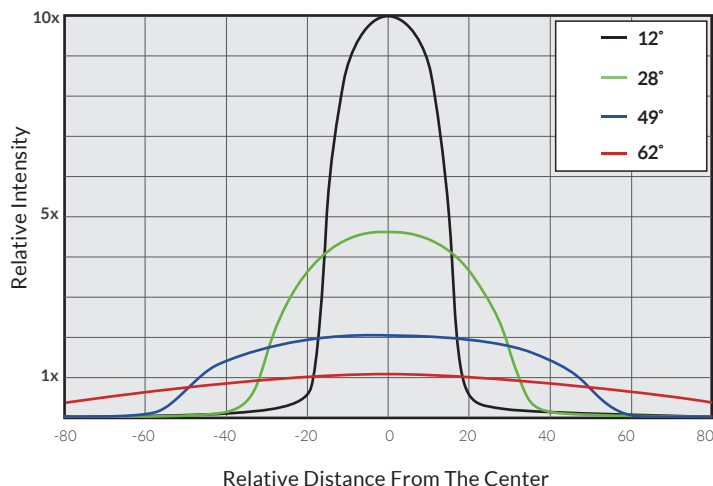

The **Q8 COLOR-LR** (LumenRadio) is a 320W 8" LED Fresnel that generates high-quality full-color light output. This fixture uses the latest iteration of Fiilex's Dense Matrix LED technology to deliver color fidelity and optical versatility that are superior to previous generations of LED fresnels. With an extremely wide spot/flood range, smooth dimming to 0%, no flicker, and high CRI, the Q8 COLOR-LR combines the extensive feature set of top-tier RGBW LEDs with the beauty and shapableness of a tungsten fresnel.

FEATURES

- High-CRI white light output (2000-10000K)
- 8 and 16-bit color modes: CCTRGBW, CCTHSI, CIExy, etc.
- 12°-62° spot/flood range with no optical aberrations
- 8-leaf barndoor cuts clean with no color splitting
- Smooth and Sharp dimming modes
- DMX-controllable fan modes: Full, Variable, Silent, Off
- IP-X5 Rating (water resistant)
- Wireless control via integrated LumenRadio

BEAM PROFILE

SPECIFICATIONS

Fresnel Diameter	8"
Beam Angle	12°- 62°
CCT Range	2000-10000K continuous tuning + magenta/green shift
CRI / TLCI	95 / 90 typical
Control Modes	CCT, HSI, RGBW, GEL, CCTRGBW, CCTHSI, CIExy, ICTHS, and more
Dimming	100 - 0% flicker free
Dimming Modes	Smooth, Sharp
Light Engine	DiCon Dense Matrix LED
Power Consumption	320W max AC 300W max DC
BTUs/hour	1091 (BTUs/hour) max
DC Input	48V DC (via XLR-3)
AC Input	100 - 240V AC, 50 ~ 60Hz (via powerCON TRUE1)
DMX / RDM Port	XLR-5
Wireless Control	Integrated LumenRadio CRMX TimoTwo
Ethernet	sACN, ArtNet (via RJ45)
USB Power Output	5V/1A (via USB-A)
Weight	Fixture: 17 lbs / 7.7kg (includes yoke) Power adapter: 4.8 lbs/2.2kg
Size (L x W x H)	13.6" x 12.7" x 19.6" / 34.7cm x 32.3cm x 49.9cm
Mount Type	Combo (baby stud female / junior stud male)
IP Rating	IP-X5 (water-resistant)
Thermal Design	Aluminum extrusion cooling system w/ fan
Operating Temperature	32 - 104°F / 0 - 40°C