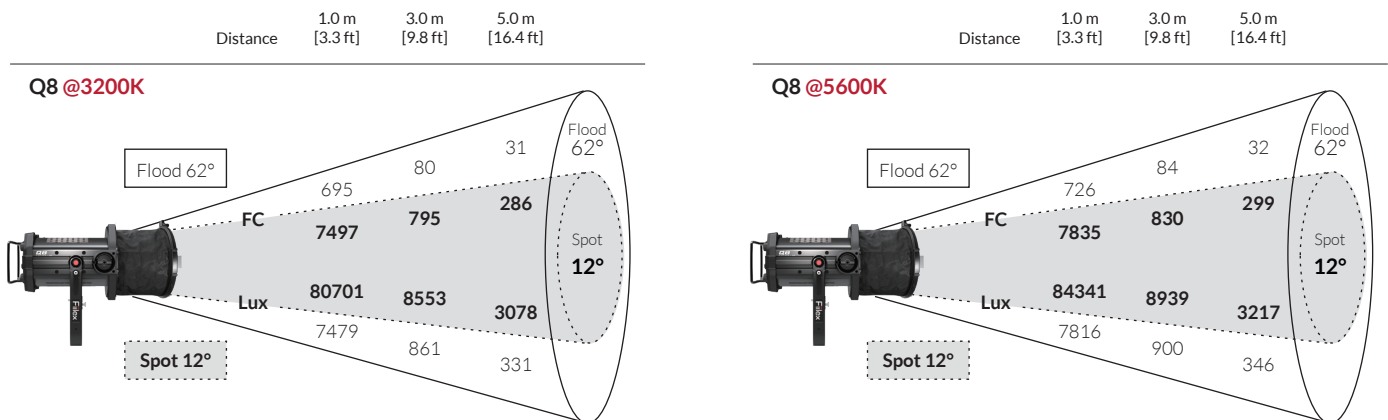

SPECIFICATIONS

Fresnel Diameter	8"
Beam Angle	12°- 62°
CCT Range	2000-10000K continuous tuning + magenta/green shift
CRI / TLCI	95 / 90 typical
Control Modes	CCT, HSI, RGBW, GEL, CCTRGBW, CCTHSI, CIExy, ICTHS, and more
Dimming	100 - 0% flicker free
Dimming Modes	Smooth, Sharp
Light Engine	DiCon Dense Matrix LED
Power Consumption	320W max AC | 300W max DC
BTUs/hour	1091 (BTUs/hour) max
DC Input	48V DC (via XLR-3)
AC Input	100 - 240V AC, 50 ~ 60Hz (via powerCON TRUE1)
DMX / RDM Port	XLR-5
Wireless Control	Integrated LumenRadio CRMX TimoTwo
Ethernet	sACN, ArtNet (via RJ45)
USB Power Output	5V/1A (via USB-A)
Weight	Fixture: 17 lbs / 7.7kg (includes yoke) | Power adapter: 4.8 lbs/2.2kg
Size (L x W x H)	13.6" x 12.7" x 19.6" / 34.7cm x 32.3cm x 49.9cm
Mount Type	Combo (baby stud female / junior stud male)
IP Rating	IP-X5 (water-resistant)
Thermal Design	Aluminum extrusion cooling system w/ fan
Operating Temperature	32 - 104°F / 0 - 40°C

PHOTOMETRIC DATA

OPTIONAL ACCESSORIES

DC Jumper Cable, 6 ft
FLXPSU-DCJ6-XLR3XLR3